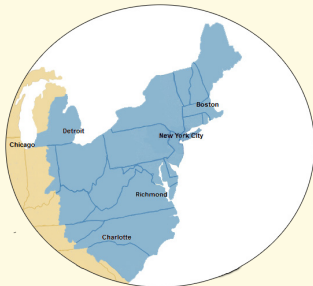

*\$20.00 flat plant delivery fee for orders >\$50 to locations within 10 miles of Frenchtown, NJ

Seed Packet Shipping

Seed Packet Order	Shipping
shipped with plant order	Free
all other**	\$7.95
26 to 100 packets	5% of seed order
>100 packets	contact us for quote

Height	Zones 1-4	Zone 5 +
2-4'	\$14	contact us for quote
4-5'	contact us for quote	contact us for quote

 Blue = Zones 1-4
 Yellow = Zones 5 +

More about Shipping...

- All plants are in 3.5" square pots (473 ml) and are perennials native to eastern North America unless otherwise noted. Other pot sizes used include 4" square pots (701 ml), 'Quart' or 'qt' pots (946 ml), and 'Half Gallon' or 'HG' pots (2600 ml).